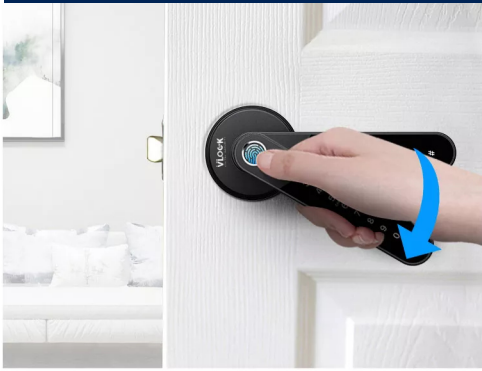

Aluminium Door, Wood Door

Unlocking Way

- Fingerprint
- Password
- Card
- Mechanical key
- Bluetooth
- WiFi Gateway (Optional)

Color

Black

Size

73(H) x 65(D) x 150(L) mm

Door Thickness

35-60 mm

Data Capacity

- Fingerprint: 200
- Password: 200
- Card: 200
- E-Key: Unlimited

Warranty

12 months

FINGERPRINT

ANTI-PEEP PASSWORD

BLE

RFID CARD

MECHANICAL KEY

MICRO USB PORT FOR EMERGENCY

What's Inside the Box