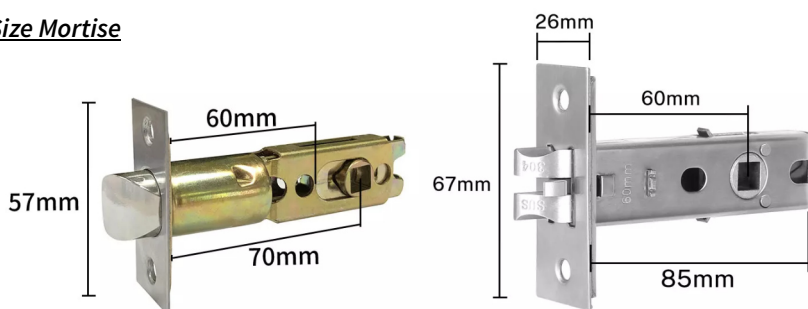

N31B

Size diagram

Size Mortise

Model

N31B

Material

Aluminium Alloy + Zinc Alloy

Suitable for Door

Aluminium Door, Wood Door

Unlocking Way

- Fingerprint
- Password
- Card
- Mechanical key
- Bluetooth
- WiFi Gateway (Optional)

Color

Black

Size

73(H) x 65(D) x 150(L) mm

Door Thickness

35-60 mm

Data Capacity

- Fingerprint: 200
- Password: 200
- Card: 200
- E-Key: Unlimited

Warranty

12 months

FINGERPRINT

ANTI-PEEP PASSWORD

BLE

RFID CARD

MECHANICAL KEY

MICRO USB PORT FOR EMERGENCY

What's Inside the Box