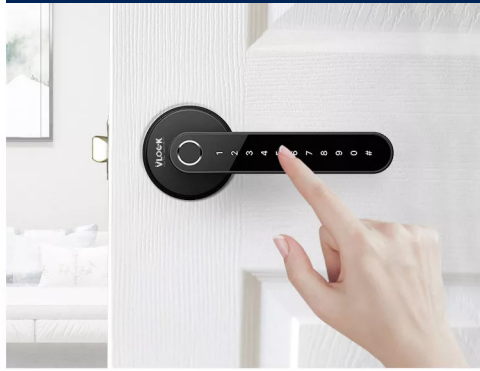

N31B

Size diagram

Size Mortise

Model

N31B

Material

Aluminium Alloy + Zinc Alloy

Suitable for Door

Aluminium Door, Wood Door

Unlocking Way

- Fingerprint
- Password
- Card
- Mechanical key
- Bluetooth
- WiFi Gateway (Optional)

Color

Black

Size

73(H) x 65(D) x 150(L) mm

Door Thickness

35-60 mm

Data Capacity

- Fingerprint: 200
- Password: 200
- Card: 200
- E-Key: Unlimited

Warranty

12 months

FINGERPRINT

ANTI-PEEP PASSWORD

BLE

RFID CARD

MECHANICAL KEY

MICRO USB PORT FOR EMERGENCY

What's Inside the Box