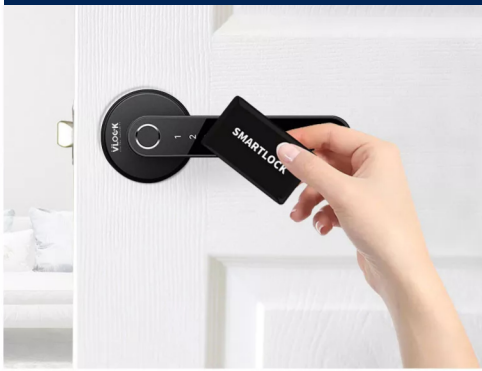

FINGERPRINT

ANTI-PEEP PASSWORD

BLE

RFID CARD

MECHANICAL KEY

MICRO USB PORT FOR EMERGENCY

What's Inside the Box