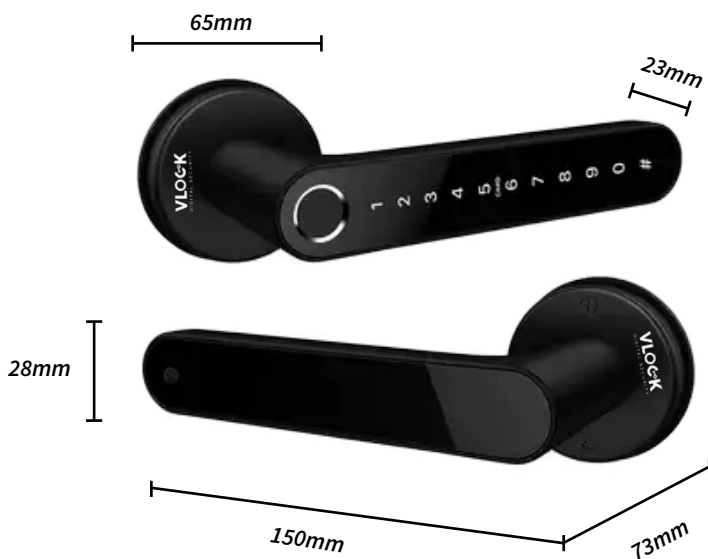

N31B

Size diagram

Size Mortise

Model

N31B

Material

Aluminium Alloy + Zinc Alloy

Suitable for Door

Aluminium Door, Wood Door

Unlocking Way

- Fingerprint
- Password
- Card
- Mechanical key
- Bluetooth
- WiFi Gateway (Optional)

Color

Black

Size

73(H) x 65(D) x 150(L) mm

Door Thickness

35-60 mm

Data Capacity

- Fingerprint: 200
- Password: 200
- Card: 200
- E-Key: Unlimited

Warranty

12 months

FINGERPRINT

ANTI-PEEP PASSWORD

BLE

RFID CARD

MECHANICAL KEY

MICRO USB PORT FOR EMERGENCY

What's Inside the Box