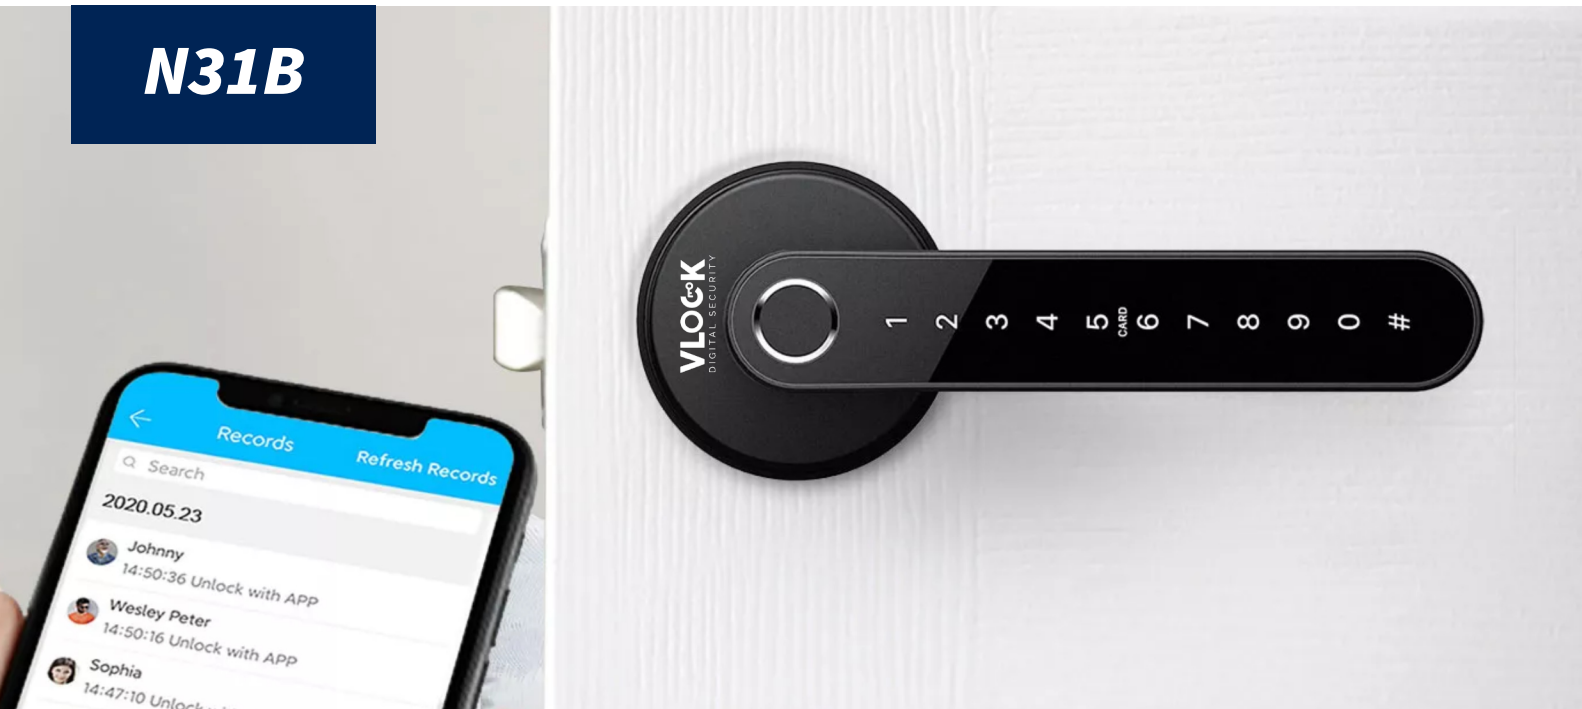

N31B

Size diagram

Size Mortise

Model

N31B

Material

Aluminium Alloy + Zinc Alloy

Suitable for Door

Aluminium Door, Wood Door

Unlocking Way

- Fingerprint
- Password
- Card
- Mechanical key
- Bluetooth
- WiFi Gateway (Optional)

Color

Black

Size

73(H) x 65(D) x 150(L) mm

Door Thickness

35-60 mm

Data Capacity

- Fingerprint: 200
- Password: 200
- Card: 200
- E-Key: Unlimited

Warranty

12 months

FINGERPRINT

ANTI-PEEP PASSWORD

BLE

RFID CARD

MECHANICAL KEY

MICRO USB PORT FOR EMERGENCY

What's Inside the Box