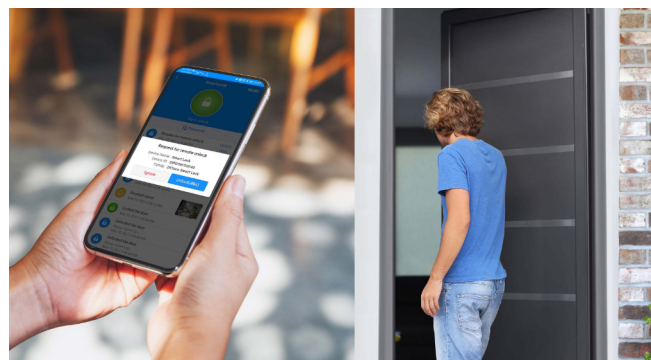

Key

Introduction

TL800 is designed as a fully automatic smart lock with a built-in indoor monitoring screen. It could unlock and lock the door itself. It is compatible with USmartGo, an application designed for home automation. Users could enjoy remote control and online real-time monitoring when connecting the intelligent lock to the Wi-Fi network. What's more, the owner could observe the outdoor situation from the OLED screen installed inside the house.

Scenarios

Automatic locking and unlocking after verification

Real-time monitoring from the indoor

When someone presses the doorbell outside, the owner could take a look at the person through the app

Remotely unlock using the app

Features

- Auto opening and closing according to personalization settings
- An OLED screen for monitoring the outdoor situation inside the house
- Compatible with USmartGo; remote control and real-time monitoring online through Wi-Fi
- A hidden fingerprint semi-conductor installed behind the outdoor handle unit with ergonomics and anti-collision design
- No need to deploy an additional doorbell
- Class C cylinder protection; even the outdoor unit of the lock is damaged, your home is still safe