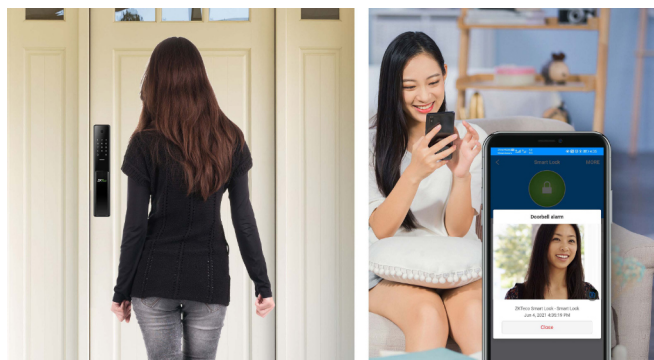

TL800

Wi-Fi Smart Digital Lock with a Built-in Doorbell and OLEDScreen

Auto Opening and Closing

App

Fingerprint

ICSS0 Card

Random Passcode

Doorbell

Key

Introduction

TL800 is designed as a fully automatic smart lock with a built-in indoor monitoring screen. It could unlock and lock the door itself. It is compatible with USmartGo, an application designed for home automation. Users could enjoy remote control and online real-time monitoring when connecting the intelligent lock to the Wi-Fi network. What's more, the owner could observe the outdoor situation from the OLED screen installed inside the house.

Scenarios

Automatic locking and unlocking after verification

Real-time monitoring from the indoor

When someone presses the doorbell outside, the owner could take a look at the person through the app

Remotely unlock using the app

Features

- Auto opening and closing according to personalization settings
- An OLED screen for monitoring the outdoor situation inside the house
- Compatible with USmartGo; remote control and real-time monitoring online through Wi-Fi
- A hidden fingerprint semi-conductor installed behind the outdoor handle unit with ergonomics and anti-collision design
- No need to deploy an additional doorbell
- Class C cylinder protection; even the outdoor unit of the lock is damaged, your home is still safe