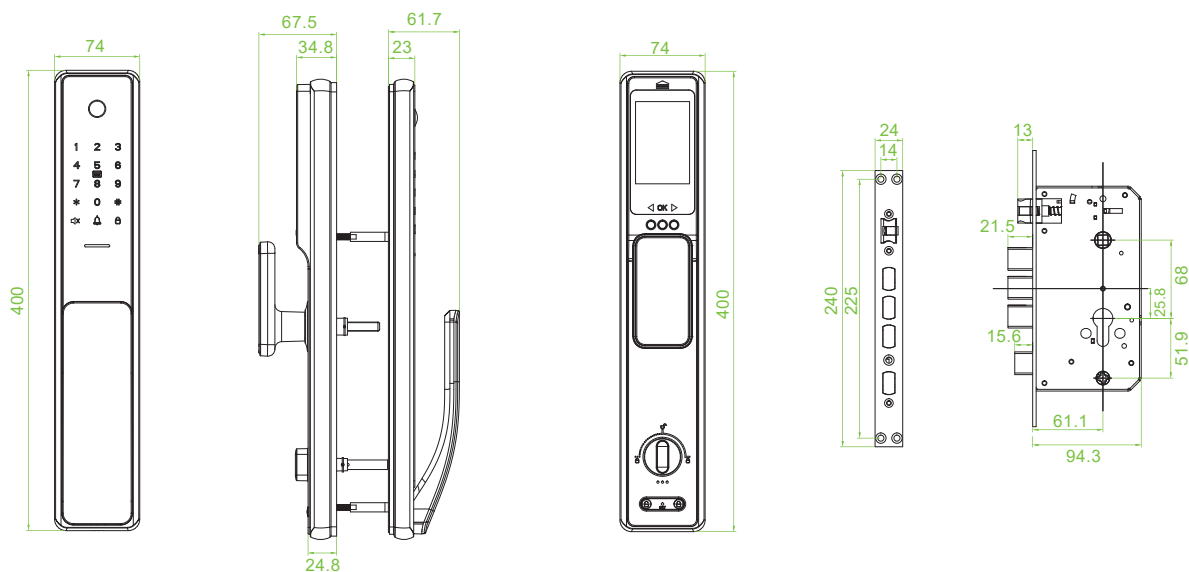

Features

- Auto opening and closing according to personalization settings
- An OLED screen for monitoring the outdoor situation inside the house
- Compatible with USmartGo; remote control and real-time monitoring online through Wi-Fi
- A hidden fingerprint semi-conductor installed behind the outdoor handle unit with ergonomics and anti-collision design
- No need to deploy an additional doorbell
- Class C cylinder protection; even the outdoor unit of the lock is damaged, your home is still safe

Specifications

Material	Aluminum Alloy and Tempered Glass
Capacity	IC S50 Card: 50 Fingerprint: 100 Password: 50
Power Supply	4,200mA; lithium battery
Emergency Interface	Micro USB 5V
Mortise Type	Chinese standard mortise (6068)
MCBF	>100,000
Communication	Wi-Fi
Static Current	<80uA
Working Temperature	-25°C to 75°C
Working Humidity	20% RH to 90% RH
Random Password	Supports
Doorbell	Supports
Application	Duplexes, townhouses, apartments, condos, and other residential areas
Door Thickness (mm)	45 to 60 (customizable)
Dimensions (L*W*H)	Outdoor unit: 400*74*23mm Indoor unit: 400*74*34.8mm

Dimensions (mm)

ZKTeco Authorised Dealer

LockPro Technology Sdn. Bhd.

93C, Jalan BP 7/2, Bandar Bukit
Puchong, 47120 Puchong, Selangor.

013-319 6881 | 019-679 3168 | 019-390 8168