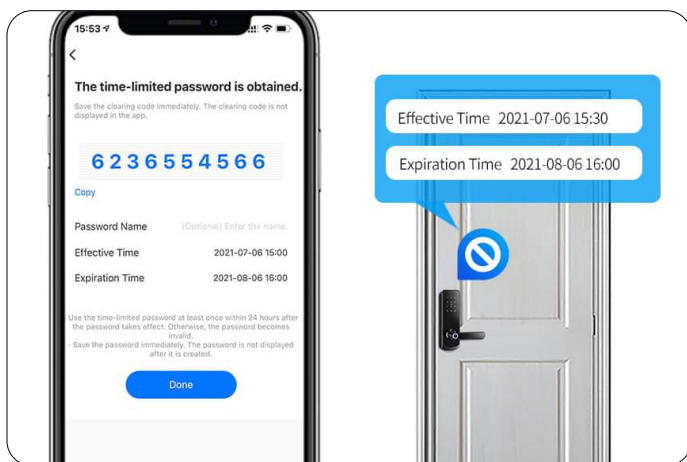

Generate The Time-Limited Password

User can set and generate time-limited password for their friends or outsider to access the door for some period or days.

Once the password expires, no one can access the door. Suitable for Airbnb, residential, office and many more.

Generate password by day