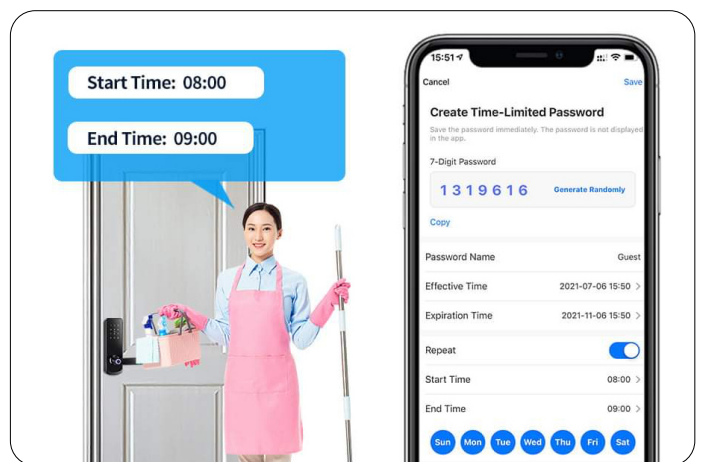

12 months

The Phone APP Convenient Life

When your friend is visiting, you can share the temporary password to them while you away from home.

APP Electronic Key Anytime Anywhere

After received electronic key, the other party also can open the door through the APP.

- The Permanent Key
- Time Keys
- Permanent Secondary Management
- Open the Door to Inform

Generate The Time-Limited Password

User can set and generate time-limited password for their friends or outsider to access the door for some period or days.

Once the password expires, no one can access the door. Suitable for Airbnb, residential, office and many more.

Generate password by day

Generate password by time