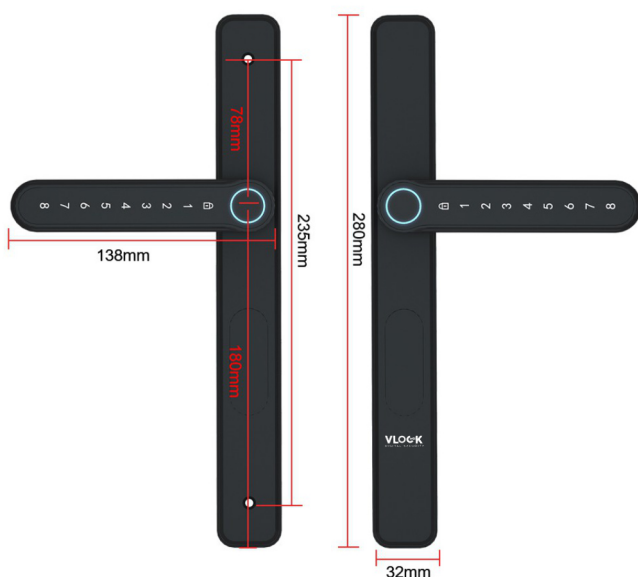

T12B

SPECIAL FOR IRON GATE
AND GRILL DOOR

Double-sided Fingerprint Lock

Quick Fingerprint Recognition

Size diagram

3085 Mortise

Application:

Grill Door

Iron Gate

Model

T12B

Material

Aluminium Alloy

Suitable for Door

Grill Door, Wood Door

Unlocking Way

- Fingerprint
- Password
- Mechanical Key
- WiFi (Gateway)
- Bluetooth

Color

Black

Size

280(H) x 32(W) x 12(T) mm

Data Capacity

Fingerprint: 50
Password: 250

Warranty