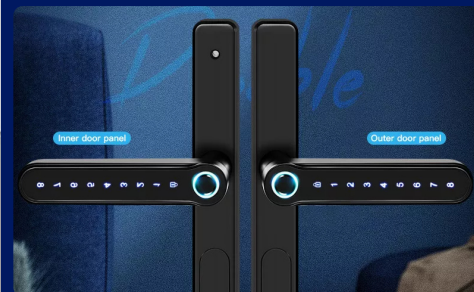

T12B

SPECIAL FOR IRON GATE
AND GRILL DOOR

Double-sided Fingerprint Lock

Quick Fingerprint Recognition

Size diagram

3085 Mortise

Application:

Grill Door

Iron Gate

Model

T12B

Material

Aluminium Alloy

Suitable for Door

Grill Door, Wood Door

Unlocking Way

- Fingerprint
- Password
- Mechanical Key
- WiFi (Gateway)
- Bluetooth

Color

Black

Size

280(H) x 32(W) x 12(T) mm

Data Capacity

Fingerprint: 50
Password: 250

Warranty