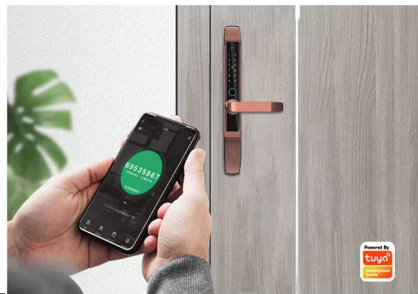

HF3(W) WiFi Access Control

We offer the smart and safe way to enter your home.

Specification

- WiFi fingerprint access control.
- Independent access control & can be directly implemented user fingerprint, password, card & etc.
- Support fingerprint and 1,000 (EM/ID) card capacity.
- Wiegand input & output, multi-function device, support external WG26 card reader.
- Exit button and doorbell input function.
- Support WiFi (Tuya App), Waterproof IP66.

PRODUCT SIZE

Key Features

Compatible with WiFi
(Tuya App)

Various Open Methods:

PIN, ID Card
Mobile Phones

Support Time Attendance

Add / Delete Users by APP

Support Checking Opening
Records

IP66, suitable for outdoor

Able to generate temporary
password for specific duration
time.

Break Glass

Power Supply

Card

Vlock HF3(W)

Key Switch

Push Button