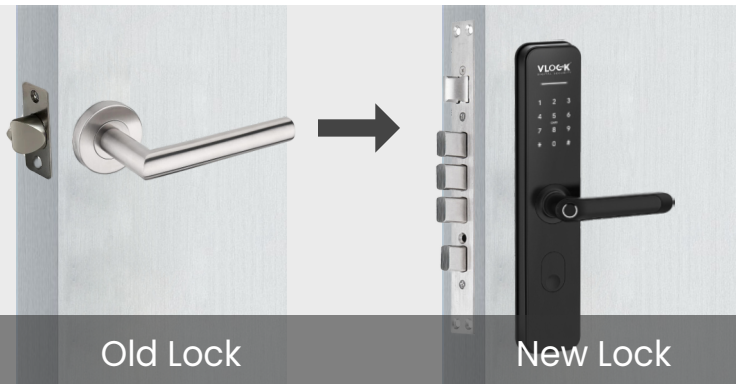

H7B Smart Door Lock

We offer the smart and safe way to enter your home.

Specification

- Aluminium alloy
- Black color
- Front body measurement 360(H) x 72(W) x 25(T) mm
- Adjustable for all door thickness
- Low power consumption with one set of 8 x AA batteries
- Operating temperature -15°C to 55°C
- 200 fingerprint, 200 password, 200 card data capacity
- 2 year warranty

Applicable anywhere

Home

Office

AIRBNB

Old Lock

New Lock

Security Door Aluminium Door Wood Door

Multiple mode of entry

Choose from fingerprint, password, card, bluetooth / app to unlock your door.

Key and emergency USB port are provided as backup in case of unforeseen circumstances.

Unlock freedom

Be it for holiday or business trips, you still can let guest in your home any point of time. Set temporary of PIN codes to give access to your property **(using app)**.

Key pad or fingerprint access is disabled after several incorrect entries to ensure your property is always secure.

Temper alert

The mortise will sound an alarm if it is being pried from the door to alert and deter potential tampering attempts.