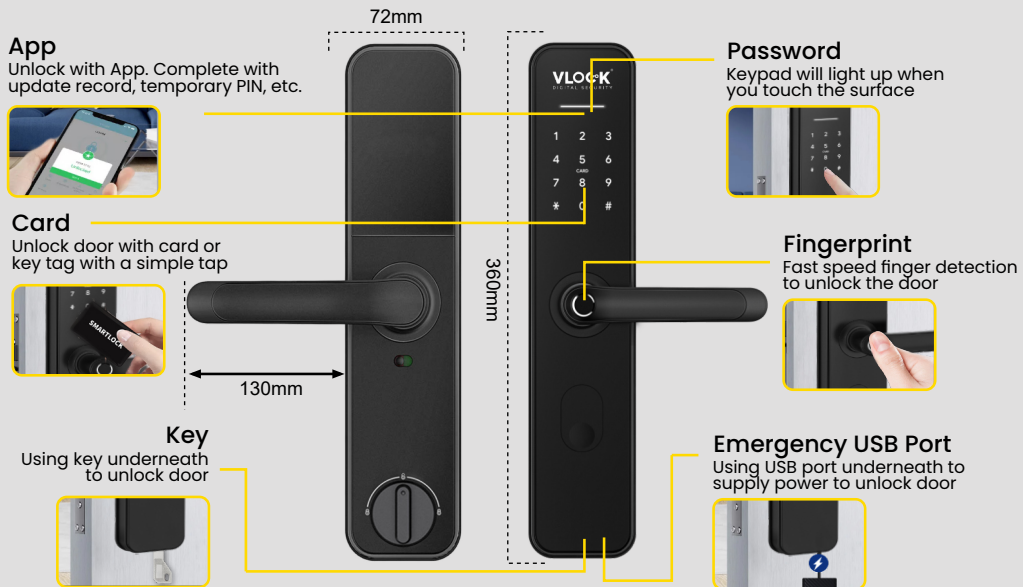

Security lockout

Key pad or fingerprint access is disabled after several incorrect entries to ensure your property is always secure.

Temper alert

The mortise will sound an alarm if it is being pried from the door to alert and deter potential tampering attempts.

Masking security code

Heighten security and throw off onlookers by entering random digits before your actual PIN code.

Auto relock

The mortise automatically relocks once the door is shut to give you a greater peace of mind.

Share access

Create entry codes and virtual keys to share with people you trust.

Control from everywhere

Lock, unlock, share access, see who comes and goes & more using your app from anywhere.

Emergency jump-start

Easily jump-start the mortise with a power bank as an emergency measure if batteries are drained.

Volume control

Volume is adjustable to your preference. Select from low, medium and high.