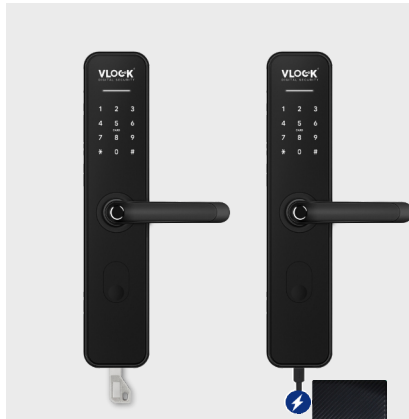

H7B Smart Door Lock

We offer the smart and safe way to enter your home.

Specification

- Aluminium alloy
- Black color
- Front body measurement 360(H) x 72(W) x 25(T) mm
- Adjustable for all door thickness
- Low power consumption with one set of 8 x AA batteries
- Operating temperature -15°C to 55°C
- 200 fingerprint, 200 password, 200 card data capacity
- 2 year warranty

Applicable anywhere

Home

Office

AIRBNB

Old Lock

New Lock

Security Door Aluminium Door Wood Door

Multiple mode of entry

Choose from fingerprint, password, card, bluetooth / app to unlock your door.

Key and emergency USB port are provided as backup in case of unforeseen circumstances.

Unlock freedom

Be it for holiday or business trips, you still can let guest in your home any point of time. Set temporary of PIN codes to give access to your property **(using app)**.

Key pad or fingerprint access is disabled after several incorrect entries to ensure your property is always secure.

Temper alert

The mortise will sound an alarm if it is being pried from the door to alert and deter potential tampering attempts.