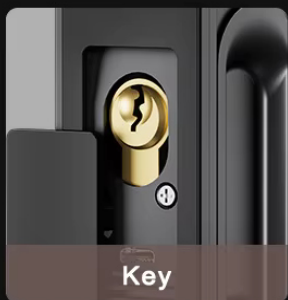

H25 Smart Door Lock

We offer the smart and safe way to enter your home.

Specification

- Aluminium alloy
- Black color
- Outdoor: 410(H) x 40(W) x 32(T) mm
Indoor: 413(H) x 43.3(W) x 31.5 (T) mm
- 40-80mm door thickness
- Rechargeable battery
- Operating temperature -25°C to 70°C
- 50 face, 100 fingerprint, 100 password, 100 card data capacity
- Suitable for sliding aluminium door
- 2 year warranty

Compatible with sliding aluminum doors.

Designed to withstand rain, dust and splashes.

Emergency unlock way

Key

Type C
emergency power port

Supports live monitoring through mobile phone

- Real-time view of the screen outside the door. (24H Abnormal reminder)
- Temporary password unlock.
- Remote one-key unlock
- Built-in WiFi (TTLock App)

AI 3D Face Recognition

Swipe your face to open the door in a second and the whole family can use it.

AI Fingerprint Recognition

Fast, accurate, and adaptive scanning—even with dry, wet, or aged fingers.

Palm Vein Technology

Palm vein bio-metric identification, open with a wave of the hand.

Two-way Voice Intercom

Communicate instantly via smartphone app, enable live voice conversations with visitors.

App

Unlock with App. Complete with update record, temporary PIN, etc.