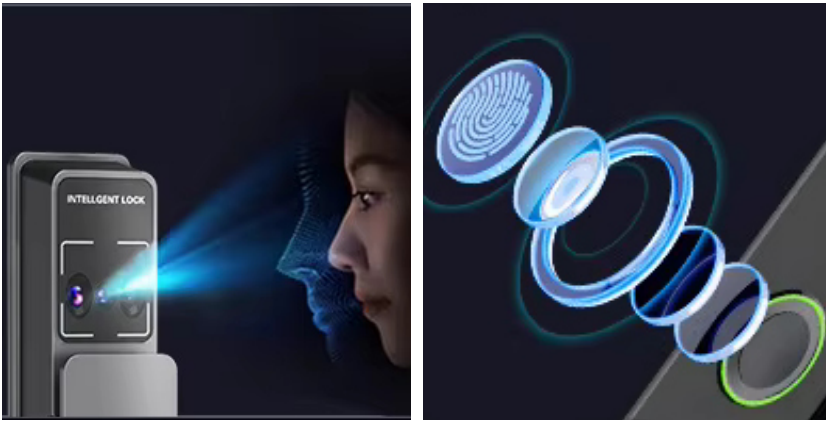

H25 Smart Door Lock

We offer the smart and safe way to enter your home.

Specification

- Aluminium alloy
- Black color
- Outdoor: 410(H) x 40(W) x 32(T) mm
Indoor: 413(H) x 43.3(W) x 31.5 (T) mm
- 40-80mm door thickness
- Rechargeable battery
- Operating temperature -25°C to 70°C
- 50 face, 100 fingerprint, 100 password, 100 card data capacity
- Suitable for sliding aluminium door
- 2 year warranty

Compatible with sliding aluminum doors.

Designed to withstand rain, dust and splashes.

Emergency unlock way

Key

Type C
emergency power port

Supports live monitoring through mobile phone

- Real-time view of the screen outside the door. (24H Abnormal reminder)
- Temporary password unlock.
- Remote one-key unlock
- Built-in WiFi (TTLock App)

AI 3D Face Recognition

Swipe your face to open the door in a second and the whole family can use it.

AI Fingerprint Recognition

Fast, accurate, and adaptive scanning—even with dry, wet, or aged fingers.

Palm Vein Technology

Palm vein bio-metric identification, open with a wave of the hand.

Two-way Voice Intercom

Communicate instantly via smartphone app, enable live voice conversations with visitors.

App

Unlock with App. Complete with update record, temporary PIN, etc.