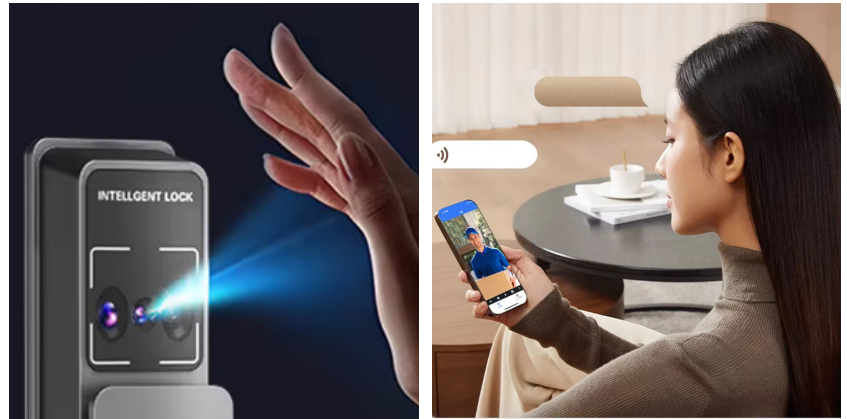

Compatible with sliding aluminum doors.

Designed to withstand rain, dust and splashes.

Emergency unlock way

Key

Type C
emergency power port

Supports live monitoring through mobile phone

- Real-time view of the screen outside the door. (24H Abnormal reminder)
- Temporary password unlock.
- Remote one-key unlock
- Built-in WiFi (TTLock App)

AI 3D Face Recognition

Swipe your face to open the door in a second and the whole family can use it.

AI Fingerprint Recognition

Fast, accurate, and adaptive scanning—even with dry, wet, or aged fingers.

Palm Vein Technology

Palm vein bio-metric identification, open with a wave of the hand.

Two-way Voice Intercom

Communicate instantly via smartphone app, enable live voice conversations with visitors.

App

Unlock with App. Complete with update record, temporary PIN, etc.