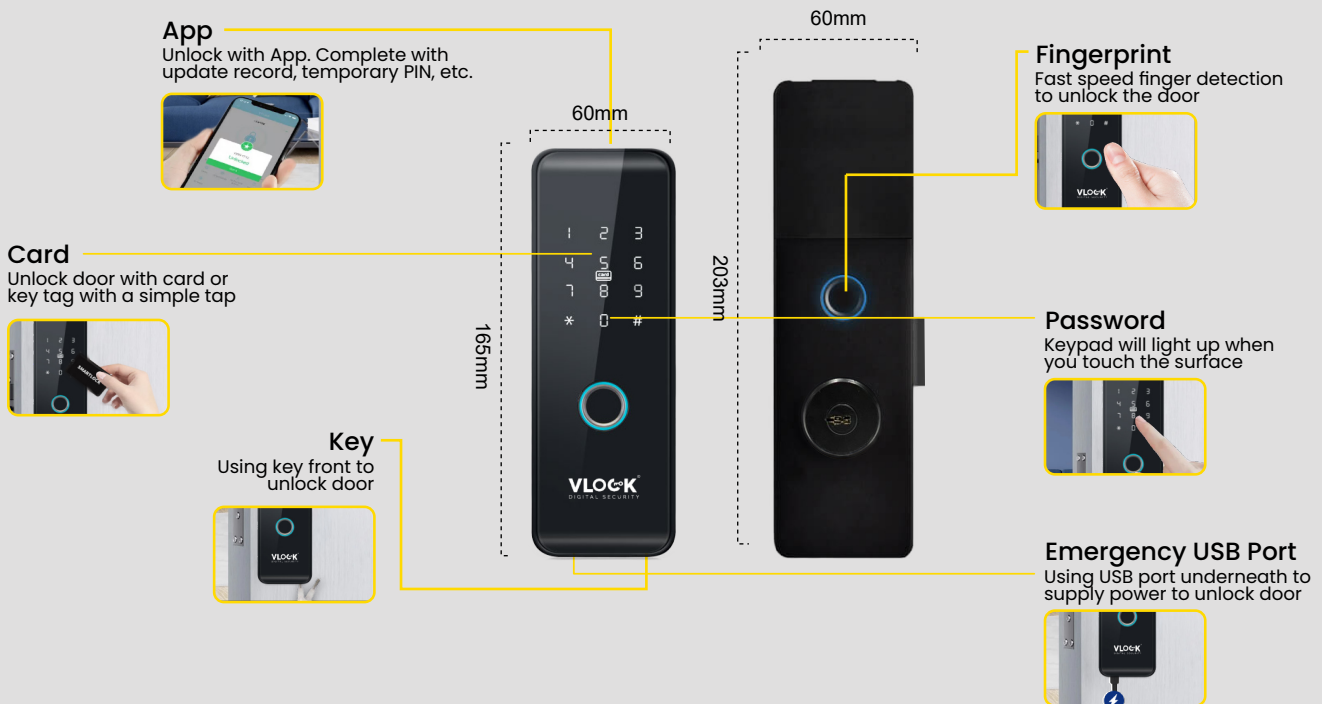

Security lockout
Five times wrong access will become security lockout.

Auto relock
From mortise, once verify after 5 sec need to verify again. For double lock need to manually lock.

Device volume
Can be enable and disable suit you preference.

Share access
Can.

Control from everywhere
Need to add on G2 gateway device.