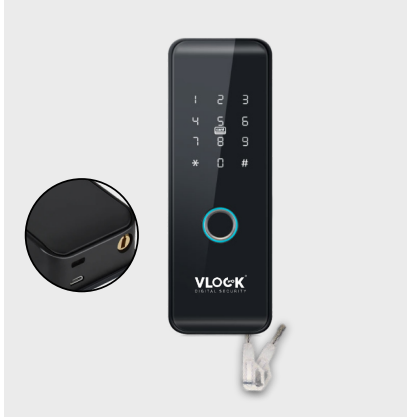

# G9 Smart Door Lock

We offer the smart and safe way to enter your home.

## Specification

- Material: Aluminium alloy
- Black color
- Front body measurement 165(H) x 60(W) x 25(T)mm
- Back body measurement 203(H) x 60(W) x 30(T) mm
- Low power consumption with one set of 4 x AA batteries
- Operating temperature -10°C to 60°C
- 100 fingerprint, 100 card, 100 password
- Suitable for wooden door
- IP58
- 2 year warranty

### Multiple mode of entry

Choose from fingerprint, password, bluetooth /app to unlock you door.