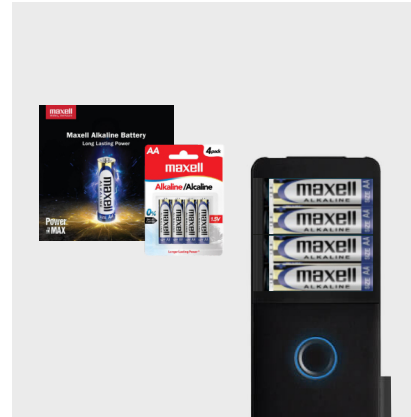

Security lockout
Five times wrong access will become security lockout.

Auto relock
From mortise, once verify after 5 sec need to verify again. For double lock need to manually lock.

Device volume
Can be enable and disable suit you preference.

Share access
Can.

Control from everywhere
Need to add on G2 gateway device.