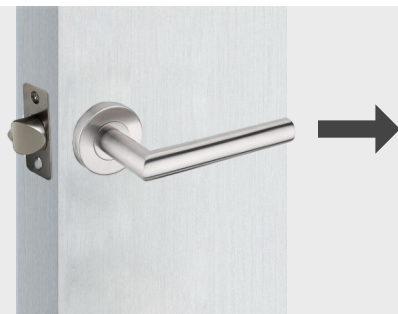

## Specification

- Material: Aluminium alloy
- Black color
- Front body measurement 165(H) x 60(W) x 25(T)mm
- Back body measurement 203(H) x 60(W) x 30(T) mm
- Low power consumption with one set of 4 x AA batteries
- Operating temperature -10°C to 60°C
- 100 fingerprint, 100 card, 100 password
- Suitable for wooden door
- IP58
- 2 year warranty

Applicable anywhere

Home

Office

AIRBNB

Old Lock

New Lock

Wooden Door