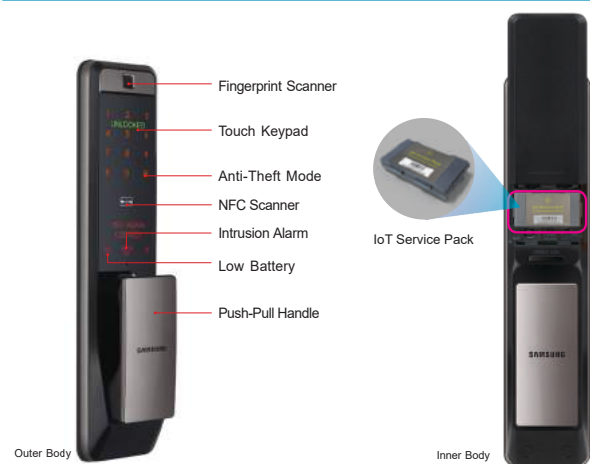

Specification

- Battery Alkaline 1.5V AA Battery (LR6) x 8
- Product Size (including handle) Inner lock 88(W) x 392.1(H) x 63.8(D)mm
  Outer lock 86.2(W) x 391(H) x 68.5(D)mm

LockPro Technology Sdn. Bhd.

93C, Jalan BP 7/2, Bandar Bukit
Puchong, 47120 Puchong, Selangor.

013-319 6881 | 019-679 3168 | 019-390 8168