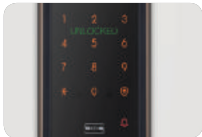

SHP-DP609

Easy and Fast

One action to open or close

You can easily open the door by pushing or pulling the easy Push-Pull handle with low noise, and vice versa.

Your finger is the key

Just one touch with your finger to open the door with fast and accurate fingerprint sensor. Give you a piece of mind.

Voice Guide

Spoken feedback to guide users for setup and ongoing use.

Welcome Function

Approaching the door will automatically activate the touch pad allowing convenient passcode entry. Repeated pacing around the entry will also set off the alarm.

Status Display

LED displays basic information for user on screen, such as door lock condition, authentication and low battery warning.

Security and Safety

Intrusion Alarm

Attempted forced entry or tampering to bypass the lock will set off alarm immediately.