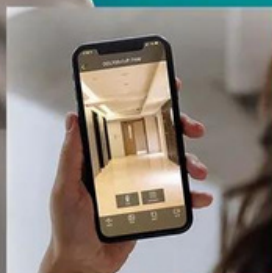

PHILIPS

EasyKey

7000 series

Facial Recognition
Smart Door Lock

DDL709-FVP-7HWS

Smart capturing Face ID

Enjoy a touchless door opening experience

Start a touchless door opening experience with facial recognition smart door lock! By capturing the 3D facial features, Philips DDL709-FVP-7HWS allows you to unlock the door as you approach the doorway, which is fast and convenient!

Realtime's on Wi-Fi connection

The Philips DDL709-FVP-7HWS makes real-time online via the Wi-Fi connection. After binding the Philips EasyKey Plus App, you can view the lock access history, remotely send temporary PIN codes, and view the real-time situation at the door by clicking the video button.

*3 months: The actual battery life will vary depending on the using scenarios.

PHILIPS

EasyKey

Philips DDL709-FVP-7HWS
Facial recognition smart door lock

4-inch IPS screen
Clearer view of the doorway

Realtime's on Wi-Fi connection
Always know who's at the door

3D facial recognition
Enjoy a touchless unlock

PHILIPS

EasyKey

4-inch IPS screen
Clearer view of the doorway

Realtime's on Wi-Fi connection
Always know who's at the door

3D facial recognition
Enjoy a touchless unlock