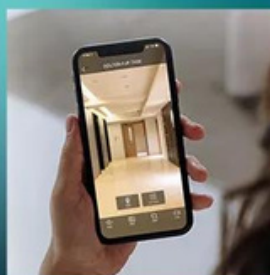

PHILIPS

EasyKey

7000 series

Facial Recognition
Smart Door Lock

DDL709-FVP-7HWS

Smart capturing Face ID

Enjoy a touchless door opening experience

Start a touchless door opening experience with facial recognition smart door lock! By capturing the 3D facial features, Philips DDL709-FVP-7HWS allows you to unlock the door as you approach the doorway, which is fast and convenient!

Realtime's on Wi-Fi connection

The Philips DDL709-FVP-7HWS makes real-time online via the Wi-Fi connection. After binding the Philips EasyKey Plus App, you can view the lock access history, remotely send temporary PIN codes, and view the real-time situation at the door by clicking the video button.

*3 months: The actual battery life will vary depending on the using scenarios.

PHILIPS

EasyKey

Philips DDL709-FVP-7HWS
Facial recognition smart door lock

4-inch IPS screen
Clearer view of the doorway

Realtime's on Wi-Fi connection
Always know who's at the door

3D facial recognition
Enjoy a touchless unlock

PHILIPS

EasyKey

4-inch IPS screen
Clearer view of the doorway

Realtime's on Wi-Fi connection
Always know who's at the door

3D facial recognition
Enjoy a touchless unlock